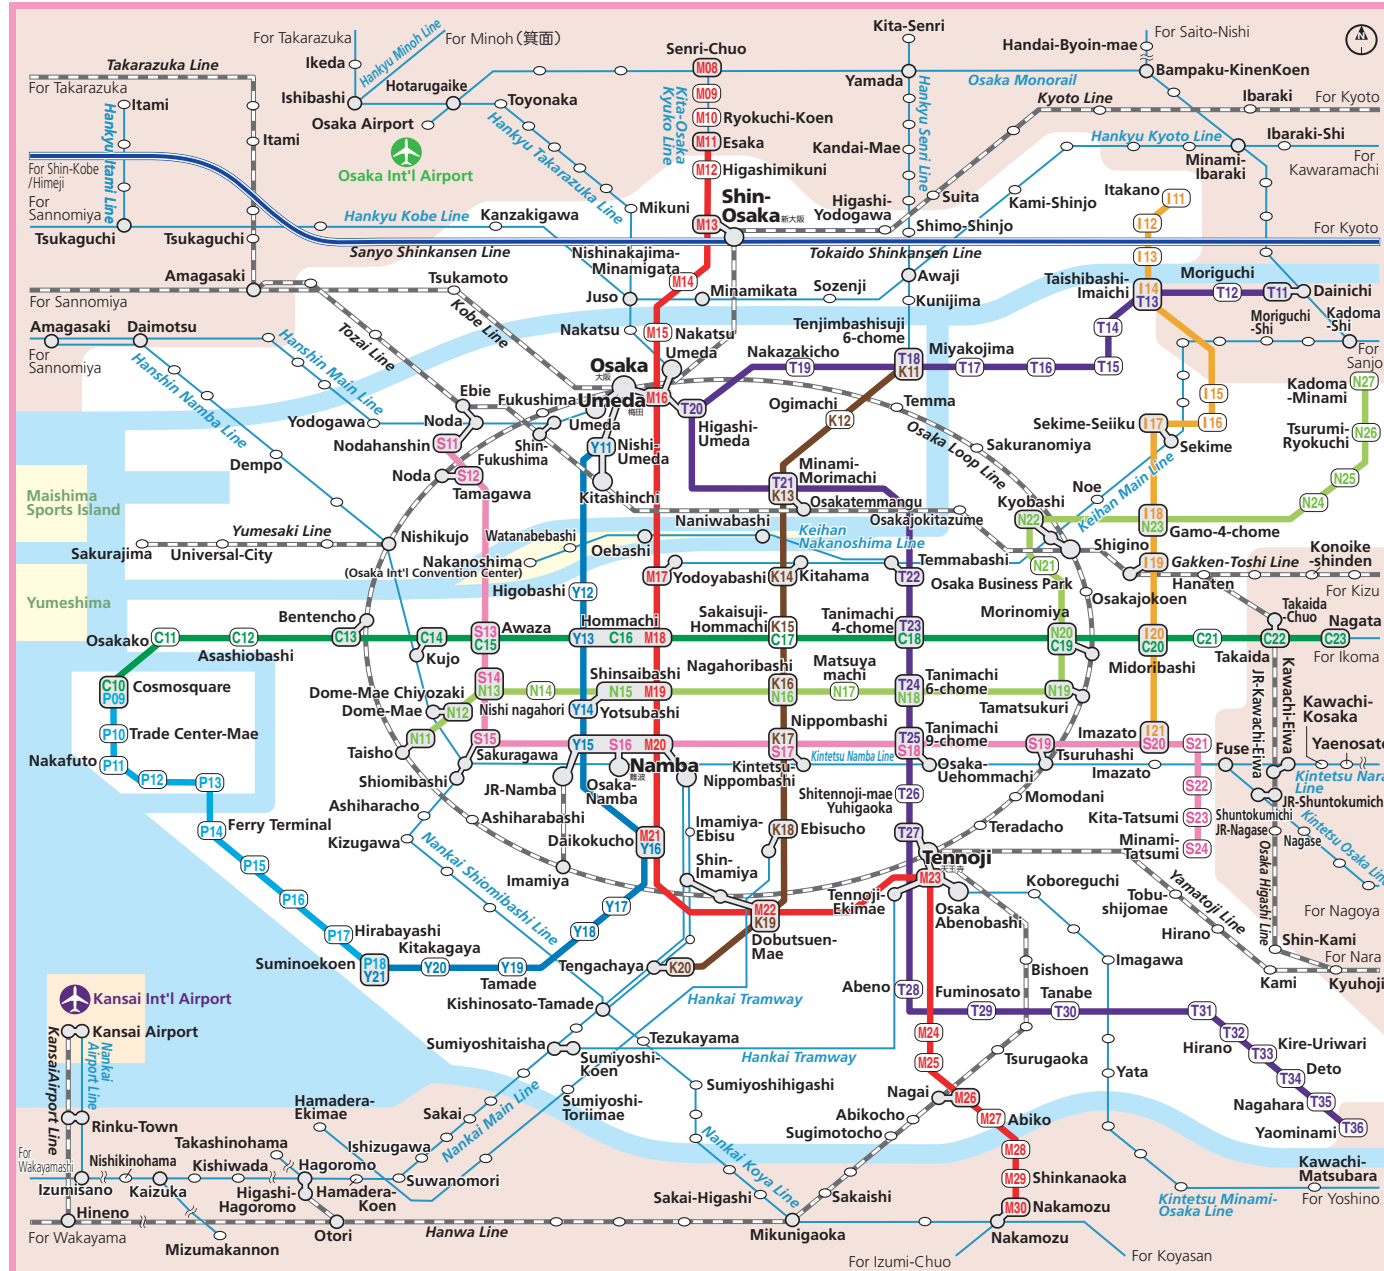

Osaka Railway and Subway Map

Transportation Information

- Osaka Municipal Transportation Access Guide Office TEL. 06-6582-1400
- Kansai International Airport Information Service TEL. 072-455-2500
- Osaka International Airport Information Center TEL. 06-6856-6781
- Kansai Airport Transportation Enterprise (Limousine Bus) TEL. 072-461-1374
- Osaka Airport Transport (Limousine Bus) TEL. 06-6844-1124

JR Line

- 078-382-8686
- Kintetsu Line 06-6771-3105
- Keihan Line 06-6945-4560
- Nankai Line 06-6643-1005
- Hankyu Line 06-6373-5290
- Hanshin Line 06-6457-2267

Tourist Information

Osaka Visitors' Information Centers

Open all year round, excluding 12/31~1/3.

Shin-Osaka
(JR Shin-Osaka Station 3F)

Shinkansen Central Entrance
Shinkansen Central Exit
Tickets
East Wicket
East Hall

B-1, F-2

TEL.06-6305-3311
9:00~18:00

Umeda
*Railway and Tourist Information (JR Osaka Station 1F Central Concourse in the North side)